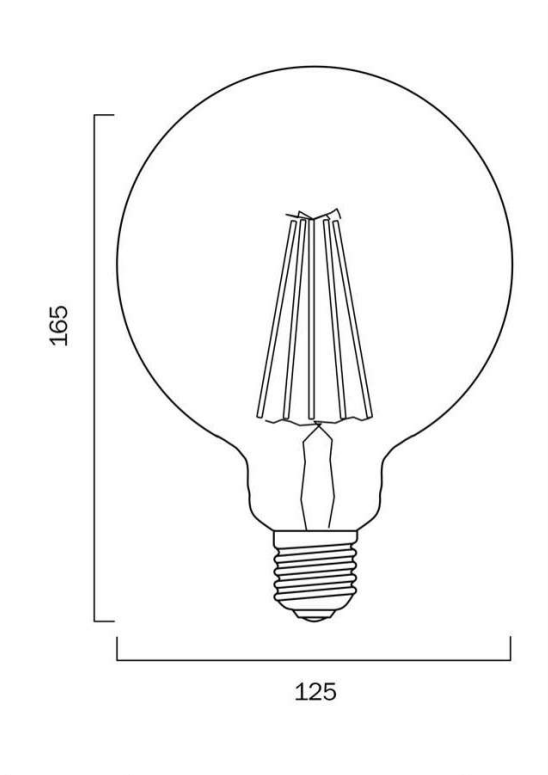

## Size

<b>Fixture Diameter (cm)</b>	12.5
<b>Fixture Height (cm)</b>	16.5

## Specification

<b>Voltage Input</b>	240V
<b>Wattage (max)</b>	8
<b>Globe Type</b>	E27
<b>Lumens</b>	800
<b>Color Temperature</b>	Warm White
<b>Color Kelvin</b>	3000k
<b>Color Rendering</b>	>80
<b>Dimmable</b>	Yes
<b>Surge Protection</b>	Yes (0.5 Kva)
<b>IP rating</b>	IP20
<b>Approvals</b>	RCM
<b>Care Instructions</b>	Wipe clean with a dry cloth
<b>Replacement Warranty</b>	*3 Years

Barcode

GTIN

9329501052198

Image -dimensions

Last modification 2022-11-30

**GL F.G125.8-CL85**  
**9329501056127**