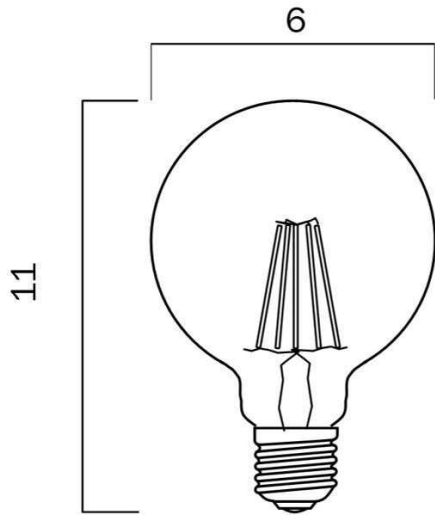

Barcode

GTIN 9329501059517

Image -dimensions

All representations within this document are subject to copyright. ELECTRICAL INSTALLATIONS MUST BE PERFORMED BY A QUALIFIED ELECTRICAL CONTRACTOR AND INSTALLED IN ACCORDANCE WITH AS/NZS 3000.
NOTE : All images , descriptions and dimensions are indicative. Please check latest version of item detail on Telbix website prior to ordering or installation.