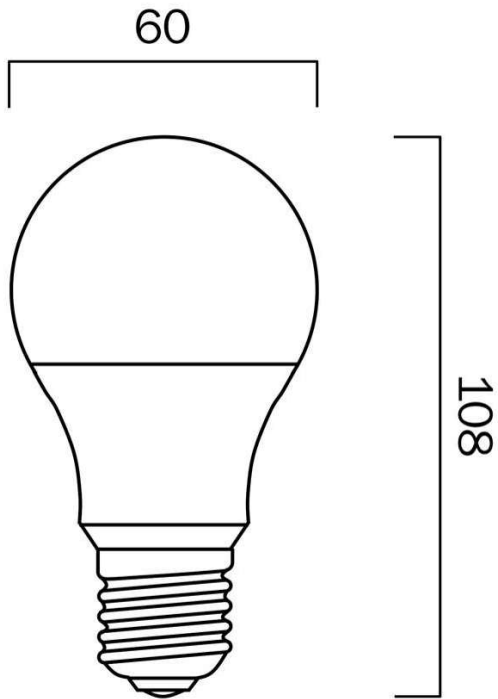

Image -dimensions