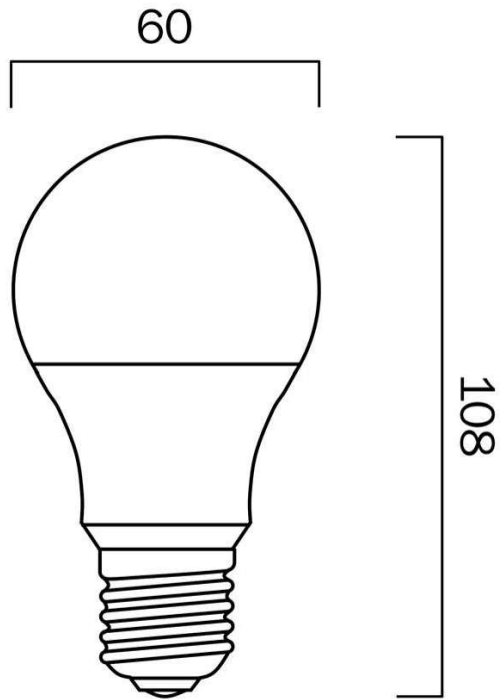

Image -dimensions