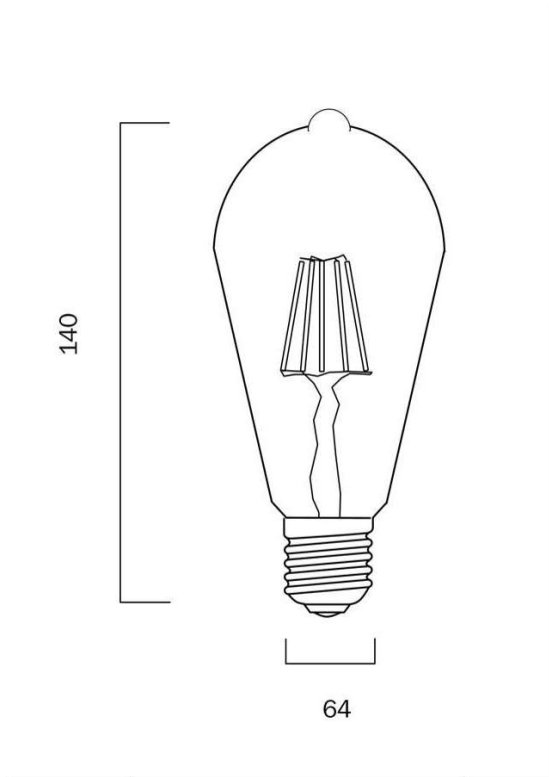

Image -dimensions