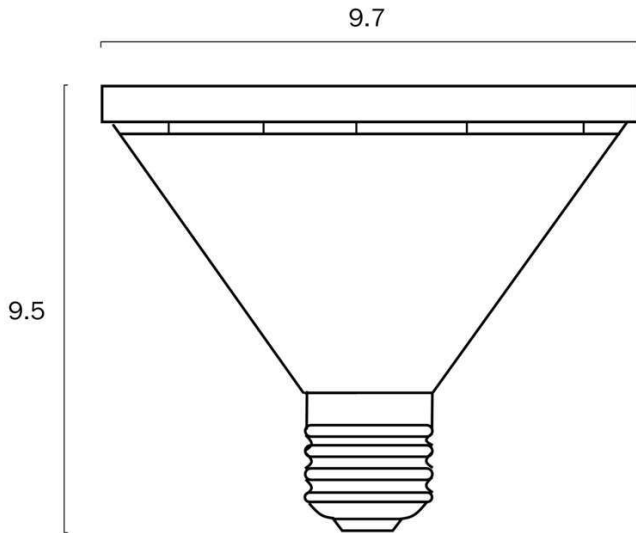

Last modification 2022-11-30

GL PAR30LED-850 9329501049228

Overview

Family name	Globe
Categories	Globes
Usage	Indoor Lighting,Trade Selection

Color / Material

Fixture Color	Clear,Black
Fixture Material	Polycarbonate,Aluminium
Shade Material	Aluminium
Diffuser Color	Clear
Diffuser Material	Aluminium

Size

Fixture Diameter (cm)	9.5
Fixture Height (cm)	10.0

Specification

Voltage Input	240V
Wattage (max)	10
Globe Type	E27
Lumens	800
Color Temperature	Cool White
Color Kelvin	5000k
Color Rendering	>80
Dimmable	No
Surge Protection	Yes (0.5 Kva)
IP rating	IP44
Approvals	RCM
Care Instructions	Wipe clean with a dry cloth
Replacement Warranty	*3 Years

Barcode

GTIN 9329501049228

Image -dimensions

Note: Dimensions are only a guide and may vary due to manufacturing variations.