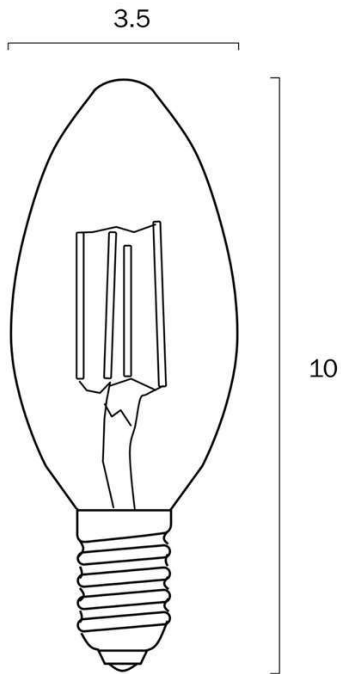

Barcode

GTIN 9329501052167

Image -dimensions