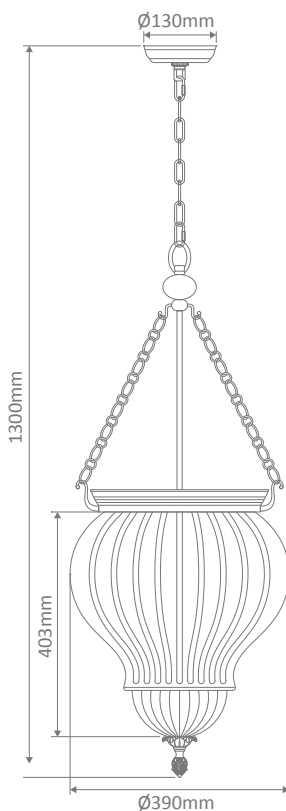

## DIANA Glass Pendant

### Specification Features

Input Voltage: 240V  
 Power (W): Max 40W Incandescent  
 Max 20W CFL  
 Max 20W LED  
 IP rating (IP): 20  
 Requires: 3xE14 Globe. Not included

Image pictured with globes (not included)

### Diagrams / Additional

Item No.	Variant	Colour Finish
DIANA	31323	Clear