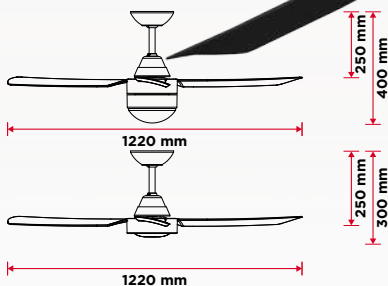

DEKA™

Innovate The Future

WELLINGTON

48" 3 BLADED CEILING FAN

ACCESSORIES AVAILABLE

- Remote control
- Extension rods 900mm & 1500mm

REFER TO PAGE 16

DIY MUST BE INSTALLED BY A LICENSED ELECTRICIAN

MODEL	SPECIFICATIONS	BLADE MATERIAL	MOTOR SIZE	MOTOR POWER	RPM			AIRFLOW (M ³ MIN)			BLADE PITCH	COLOUR TEMP.	LUMEN
					HIGH	MED	LOW	HIGH	MED	LOW			
DKA210354 WHITE	48" 3 ABS BLADES CEILING FAN WITH LIGHT	3 BLADES ABS	153x14MM	45W	220	160	105	190	145	95	<25°	N/A	N/A
DKA210352 BLACK													
DKA210351 WHITE	48" 3 ABS BLADES CEILING FAN WITHOUT LIGHT	3 BLADES ABS	153x14MM	45W	220	160	105	190	145	95	<25°	N/A	N/A
DKA210349 BLACK													