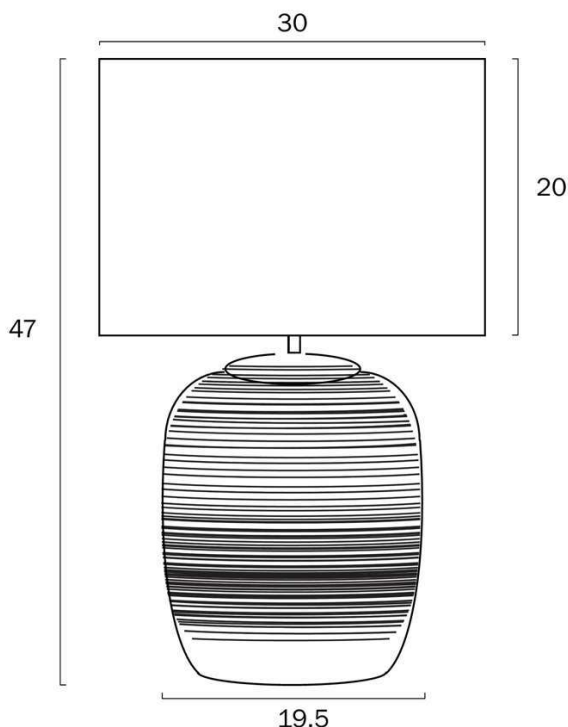

Size

Fixture Diameter (cm)	30.0
------------------------------	------

All representations within this document are subject to copyright. ELECTRICAL INSTALLATIONS MUST BE PERFORMED BY A QUALIFIED ELECTRICAL CONTRACTOR AND INSTALLED IN ACCORDANCE WITH AS/NZS 3000.
NOTE : All images , descriptions and dimensions are indicative. Please check latest version of item detail on Telbix website prior to ordering or installation.

Fixture Height (cm)	47.0
Base Diameter (cm)	19.5
Base Height (cm)	24.0
Shade Diameter (cm)	30.0
Shade Height (cm)	20.0
Cable Length (cm)	180 (30+Inline Switch+150)

Specification

Voltage Input	240V
Total Wattage (max)	25
Globe Type	E27
Globe / Light Source qty	1
Globe / Light Source included	No
Dimmable	Globe Dependant
Electrical Protection	CLASS II - DOUBLE INSULATED, EARTH NOT REQUIRED
IP rating	IP20
Lead and Plug	Yes
Approvals	RCM
Assembly Required	Yes
Box Contents	Instruction
Care Instructions	Do not use strong liquid cleaners, Wipe clean with a dry cloth
Replacement Warranty	*3 Years

Barcode

GTIN 9329501059906

Image -dimensions

Note: Dimensions are only a guide and may vary due to manufacturing variations.