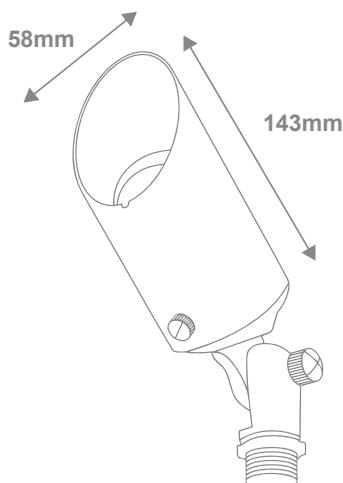

Dusk Spike MR16 Tri-Colour LED Garden Spike Light

Description

The DUSK-SPIKE-MR16 Series Garden Spike Light offers a durable weatherproof solution to lighting up low level shrubs and plants where ambient lighting is required. Constructed from Solid Brass, and finished in a Bronze or Black finish. Complete with 6W Tri-Colour LED MR16 12V DC lamp. Choose from 3000K Warm White, 4000K Neutral White or 6500K Daylight colour temperature options. Requires a 12V DC Constant Voltage LED Driver. Backed by a 5 Year Warranty.

Specification Features

Input Voltage:	12V DC
Power (W):	6W LED
IP rating (IP):	IP65
Lumens (lm):	Warm White 3000K - 500lm Neutral White 4000K - 550lm White 6500K - 550lm
CCT:	3000K - 4000K - 6500K (Switchable)
CRI:	≥80
Beam angle (°):	60°
Lifespan (hrs):	50,000hrs
Cable Length:	2 Metres

Requires: 12V DC Constant Voltage LED Driver (Wire in Parallel)

Diagrams / Additional

Water STOP Cable Joint

Item No.	Variant		CCT
	Blk	Brz	
DUSK-SPIKE-MR16	19117	19116	TRIO