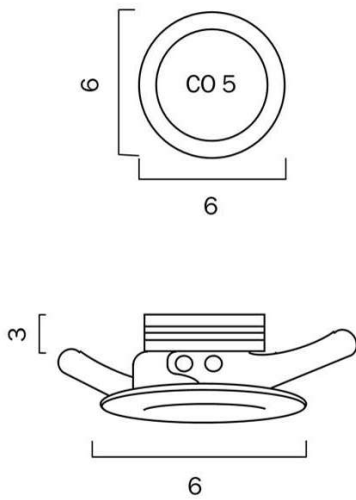

Installation Required	Yes (by Licensed Electrician only)
Care Instructions	Do not use strong liquid cleaners,Wipe clean with a dry cloth
Replacement Warranty	*3 Years

Barcode

GTIN 9329501046753

Image -dimensions