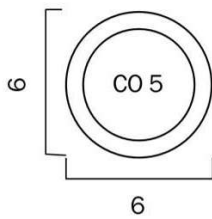

Box Contents	Instruction
Installation Required	Yes (by Licensed Electrician only)
Care Instructions	Do not use strong liquid cleaners,Wipe clean with a dry cloth
Replacement Warranty	*3 Years

Barcode

GTIN 9329501058008

Image -dimensions