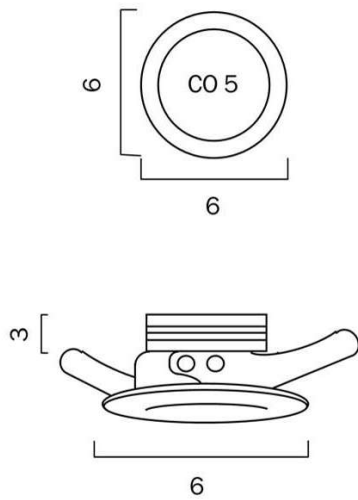

Installation Required	Yes (by Licensed Electrician only)
Care Instructions	Do not use strong liquid cleaners,Wipe clean with a dry cloth
Replacement Warranty	*3 Years

Barcode

GTIN 9329501058015

Image -dimensions