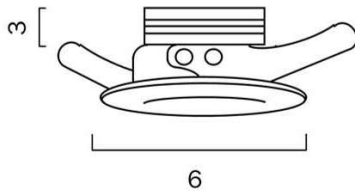

Box Contents	Instruction
Installation Required	Yes (by Licensed Electrician only)
Care Instructions	Do not use strong liquid cleaners,Wipe clean with a dry cloth
Replacement Warranty	*3 Years

Barcode

GTIN 9329501058008

Image -dimensions