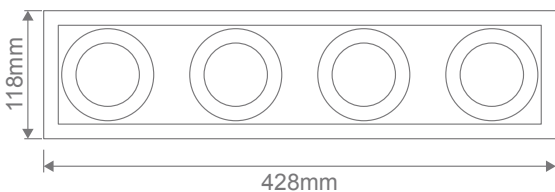

Diagrams / Additional

Item No.	Variant	Colour
DSL-101/4B	70007	Silver
	70008	White