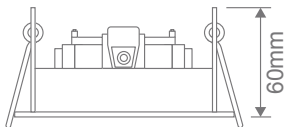

Diagrams / Additional

Item No.	Variant	Colour
DSL-101/4B	70007	Silver
	70008	White