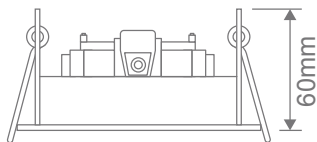

Diagrams / Additional

Item No.	Variant	Colour
DSL-101/1S	70001	Silver
	70002	White