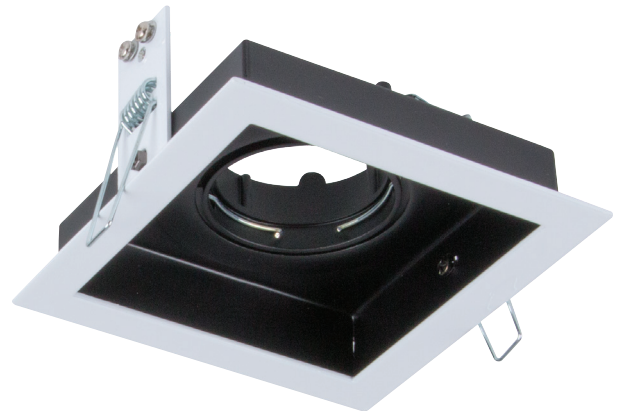

DSL-101/1S

Recessed Single Light Slotter

Description

Recessed one light Slotter downlight. Powder coated trim, steel frame, die-cast tilt downlight housing. Rated at IP20.

Specification Features

IP rating (IP): IP20
 Lifespan (hrs): 50,000hrs
 Cutout: 102mm x 110mm

Diagrams / Additional

Item No.	Variant	Colour
DSL-101/1S	70001	Silver
	70002	White