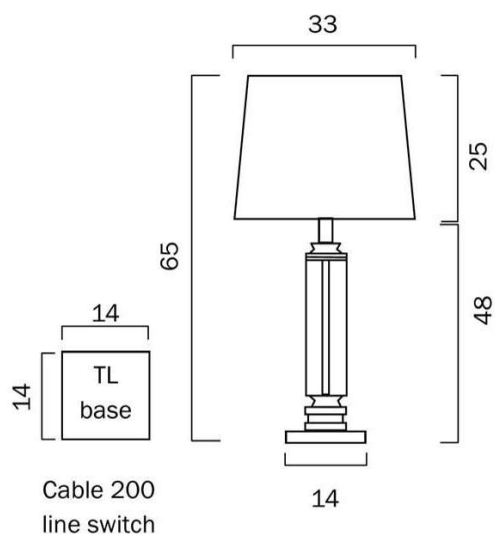

Wattage (max)	25
Globe Type	E27
Globe / Light Source qty	1
Globe / Light Source included	No
Dimmable	Globe Dependant
Electrical Protection	CLASS II - DOUBLE INSULATED, EARTH NOT REQUIRED
IP rating	IP20
Lead and Plug	Yes
Approvals	RCM
Box Contents	Instruction
Care Instructions	Do not use strong liquid cleaners,Wipe clean with a dry cloth
Replacement Warranty	*3 Years

Barcode

GTIN 9329501054574

Image -dimensions