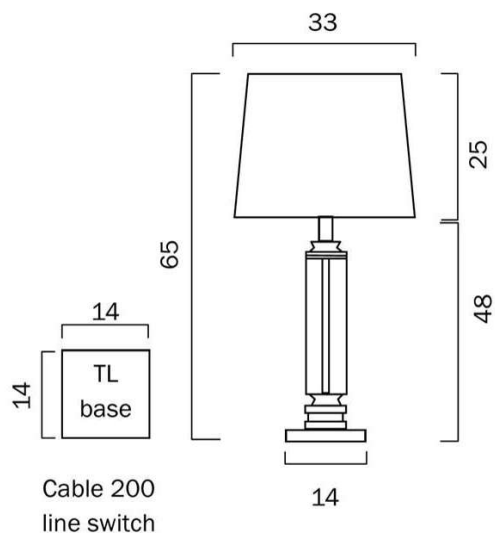

Specification

Voltage Input	240V
Wattage (max)	25
Globe Type	E27
Globe / Light Source qty	1
Globe / Light Source included	No
Dimmable	Globe Dependant
Electrical Protection	CLASS II - DOUBLE INSULATED, EARTH NOT REQUIRED
IP rating	IP20
Lead and Plug	Yes
Approvals	RCM
Assembly Required	Yes
Box Contents	Instruction
Care Instructions	Do not use strong liquid cleaners,Wipe clean with a dry cloth
Replacement Warranty	*3 Years

Barcode

GTIN 9329501054567

Image -dimensions