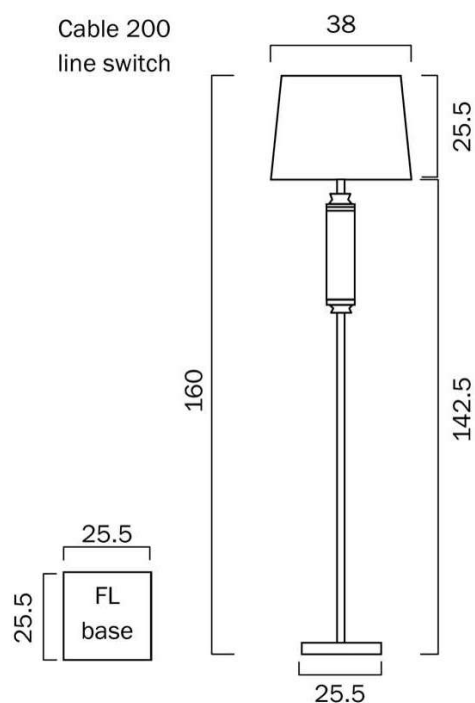

Wattage (max)	25
Globe Type	E27
Globe / Light Source qty	1
Globe / Light Source included	No
Dimmable	Globe Dependant
Electrical Protection	CLASS II - DOUBLE INSULATED, EARTH NOT REQUIRED
IP rating	IP20
Lead and Plug	Yes
Approvals	RCM
Box Contents	Instruction
Care Instructions	Do not use strong liquid cleaners,Wipe clean with a dry cloth
Replacement Warranty	*3 Years

Barcode

GTIN 9329501054604

Image -dimensions