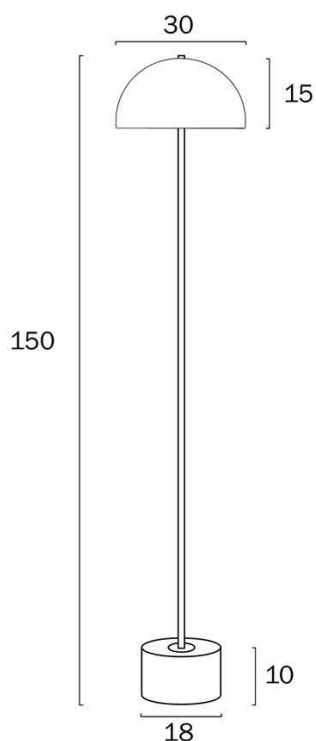

Total Wattage (max)	50
Wattage	25
Globe Type	E27
Globe / Light Source qty	2
Globe / Light Source included	No
Dimmable	Globe Dependant
Electrical Protection	CLASS II - DOUBLE INSULATED, EARTH NOT REQUIRED
IP rating	IP20
Lead and Plug	Yes
Approvals	RCM
Assembly Required	Yes
Box Contents	Instruction
Care Instructions	Do not use strong liquid cleaners, Wipe clean with a dry cloth
Replacement Warranty	*3 Years

Barcode

GTIN 9329501064504

Image -dimensions

Note: Dimensions are only a guide and may vary due to manufacturing variations.