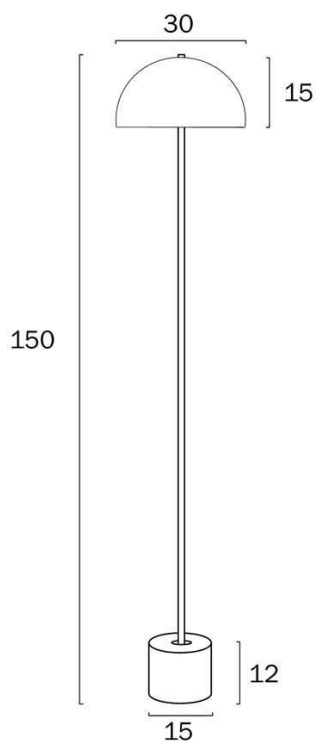

Size

Fixture Diameter (cm)	30.0
Fixture Height (cm)	150.0
Base Diameter (cm)	15.0
Shade Diameter (cm)	30.0
Cable Length (cm)	200 (50+Foot Switch+150)

Specification

Voltage Input	240V
----------------------	------

Size

Fixture Diameter (cm)	30.0
Fixture Height (cm)	150.0
Base Diameter (cm)	15.0
Shade Diameter (cm)	30.0
Cable Length (cm)	200 (50+Foot Switch+150)

Specification

Voltage Input	240V
Total Wattage (max)	50
Wattage	25
Globe Type	E27
Globe / Light Source qty	2
Globe / Light Source included	No
Dimmable	Globe Dependant
Electrical Protection	CLASS II - DOUBLE INSULATED, EARTH NOT REQUIRED
IP rating	IP20
Lead and Plug	Yes
Approvals	RCM
Assembly Required	Yes
Box Contents	Instruction
Care Instructions	Do not use strong liquid cleaners, Wipe clean with a dry cloth
Replacement Warranty	*3 Years

Barcode

GTIN 9329501064382

Image -dimensions

Note: Dimensions are only a guide and may vary due to manufacturing variations.