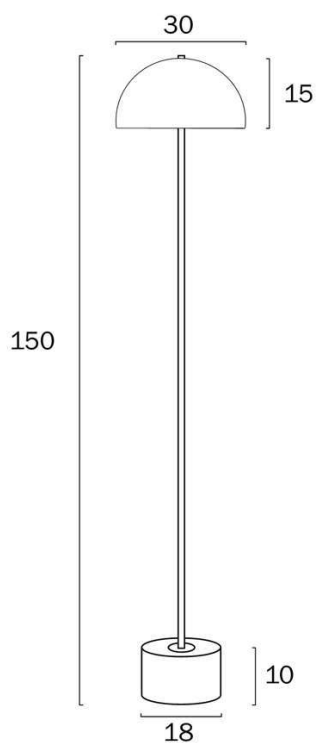

Total Wattage (max)	50
Wattage	25
Globe Type	E27
Globe / Light Source qty	2
Globe / Light Source included	No
Dimmable	Globe Dependant
Electrical Protection	CLASS II - DOUBLE INSULATED, EARTH NOT REQUIRED
IP rating	IP20
Lead and Plug	Yes
Approvals	RCM
Assembly Required	Yes
Box Contents	Instruction
Care Instructions	Do not use strong liquid cleaners, Wipe clean with a dry cloth
Replacement Warranty	*3 Years

Barcode

GTIN 9329501064511

Image -dimensions

Note: Dimensions are only a guide and may vary due to manufacturing variations.