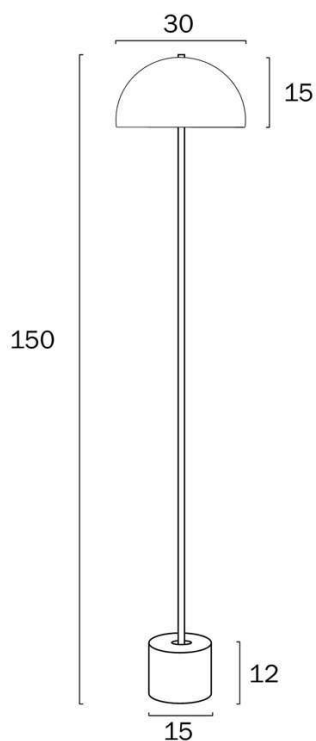

Specification

Voltage Input	240V
Total Wattage (max)	50
Wattage	25
Globe Type	E27
Globe / Light Source qty	2
Globe / Light Source included	No
Dimmable	Globe Dependant
Electrical Protection	CLASS II - DOUBLE INSULATED, EARTH NOT REQUIRED
IP rating	IP20
Lead and Plug	Yes
Approvals	RCM
Assembly Required	Yes
Box Contents	Instruction
Care Instructions	Do not use strong liquid cleaners, Wipe clean with a dry cloth
Replacement Warranty	*3 Years

Barcode

GTIN 9329501064405

Image -dimensions

Note: Dimensions are only a guide and may vary due to manufacturing variations.