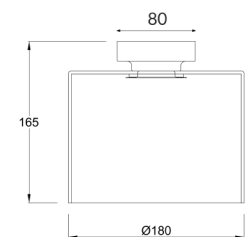

## Product Features:

- Input voltage: 220-240V AC
- Surface mounted
- Material: iron & glass
- Globe type: B22 (Max.40W halogen globe)
- Globe not included
- Batten holder not included
- IP rating: IP20 for indoor use only
- Warranty: 1 year replacement

PART NO.	DESCRIPTION	MAX. WATT	DIAM	HEIGHT	BASE	WEIGHT	BOX	CARTON QTY
DIYBAT17	DIY Batten Fix Oblong Clr Black	40W	Ø180mm	165mm	Ø80mm	1.0kg	23x23x19cm	1/12
DIYBAT18	DIY Batten Fix Oblong Clr Chrome	40W	Ø180mm	165mm	Ø80mm	1.0kg	23x23x19cm	1/12
DIYBAT19	DIY Batten Fix Oblong Smoke Black	40W	Ø180mm	165mm	Ø80mm	1.0kg	23x23x19cm	1/12
DIYBAT20	DIY Batten Fix Oblong Smoke Chrome	40W	Ø180mm	165mm	Ø80mm	1.0kg	23x23x19cm	1/12