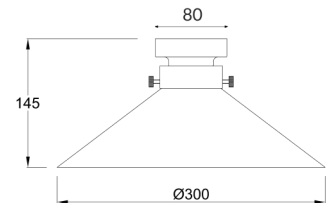

D.I.Y. BATTEN FIXTURE

DIYBAT13
(Black / Clear Glass)

DIYBAT14
(Chrome / Clear Glass)

DIYBAT15
(Black / Smoky Glass)

DIYBAT16
(Chrome / Smoky Glass)

Product Features:

- Input voltage: 220-240V AC
- Surface mounted
- Material: iron & glass
- Globe type: B22 (Max.40W halogen globe)
- Globe not included
- Batten holder not included
- IP rating: IP20 for indoor use only
- Warranty: 1 year replacement

PART NO.	DESCRIPTION	MAX. WATT	DIAM	HEIGHT	BASE	WEIGHT	BOX	CARTON QTY
DIYBAT13	DIY Batten Fix LGE Cone Clr Black	40W	Ø300mm	145mm	Ø80mm	1.06kg	35x35x15.5cm	1/4
DIYBAT14	DIY Batten Fix LGE Cone Clr Chrome	40W	Ø300mm	145mm	Ø80mm	1.06kg	35x35x15.5cm	1/4
DIYBAT15	DIY Batten Fix LGE Cone Smoke Black	40W	Ø300mm	145mm	Ø80mm	1.06kg	35x35x15.5cm	1/4
DIYBAT16	DIY Batten Fix LGE Cone Smoke Chrome	40W	Ø300mm	145mm	Ø80mm	1.06kg	35x35x15.5cm	1/4