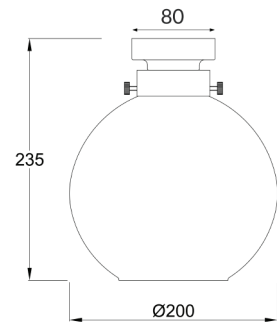

D.I.Y. BATTEN FIXTURE

D.I.Y. Lighting

DIYBAT01
(Black / Clear Glass)

DIYBAT02
(Chrome / Clear Glass)

DIYBAT03
(Black / Smoky Glass)

DIYBAT04
(Chrome / Smoky Glass)

Product Features:

- Input voltage: 220-240V AC
- Surface mounted
- Material: iron & glass
- Globe type: B22 (Max.40W halogen globe)
- Globe not included
- Batten holder not included
- IP rating: IP20 for indoor use only
- Warranty: 1 year replacement

PART NO.	DESCRIPTION	MAX. WATT	DIAM	HEIGHT	BASE	WEIGHT	BOX	CARTON QTY
DIYBAT01	DIY Batten Fix Wine Glass Clr Black	40W	Ø200mm	235mm	Ø80mm	0.88kg	25x25x28cm	1/8
DIYBAT02	DIY Batten Fix Wine Glass Clr Chrome	40W	Ø200mm	235mm	Ø80mm	0.88kg	25x25x28cm	1/8
DIYBAT03	DIY Batten Fix Wine Glass Smoke Black	40W	Ø200mm	235mm	Ø80mm	0.88kg	25x25x28cm	1/8
DIYBAT04	DIY Batten Fix Wine Glass Smoke Chrome	40W	Ø200mm	235mm	Ø80mm	0.88kg	25x25x28cm	1/8