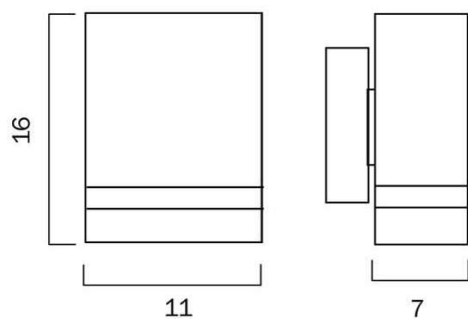

Electrical Protection	CLASS I - HIGH VOLTAGE, EARTH REQUIRED
IP rating	IP44
Lead and Plug	No
Approvals	RCM
Assembly Required	Yes
Box Contents	Basic mounting screws,Instruction
Installation Required	Yes (by Licensed Electrician only)
Care Instructions	Do not use strong liquid cleaners,Wipe clean with a dry cloth
Replacement Warranty	*3 Years

Barcode

GTIN 9329501024416

Image -dimensions

Globe Type Recommended

Label	Color Temperature	Thumbnail	GTIN
GL GU10LED5LD			
GL GU10LED6W6