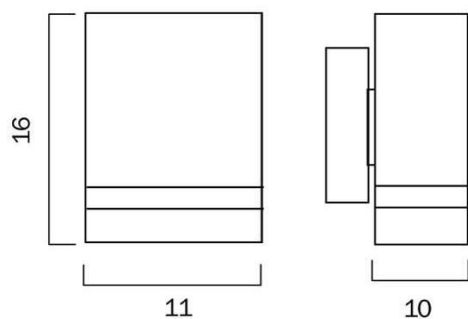

Electrical Protection	CLASS I - HIGH VOLTAGE, EARTH REQUIRED
IP rating	IP44
Lead and Plug	No
Approvals	RCM
Assembly Required	Yes
Box Contents	Basic mounting screws,Instruction
Installation Required	Yes (by Licensed Electrician only)
Care Instructions	Do not use strong liquid cleaners,Wipe clean with a dry cloth
Replacement Warranty	*3 Years

Barcode

GTIN 9329501052563

Image -dimensions

Globe Type Recommended

Label	Color Temperature	Thumbnail	GTIN
GL GU10LED5LD			
GL GU10LED6W6