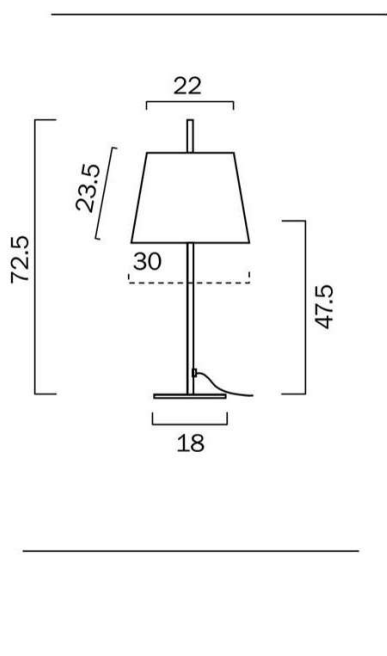

### Size

<b>Fixture Diameter (cm)</b>	30.0
<b>Fixture Height (cm)</b>	71.0
<b>Base Diameter (cm)</b>	18.0
<b>Base Height (cm)</b>	30.0
<b>Shade Top (cm)</b>	24.0
<b>Shade Bottom (cm)</b>	30.0
<b>Shade Height (cm)</b>	23.0

## Image -dimensions

Last modification

2022-11-22

## Image -dimensions