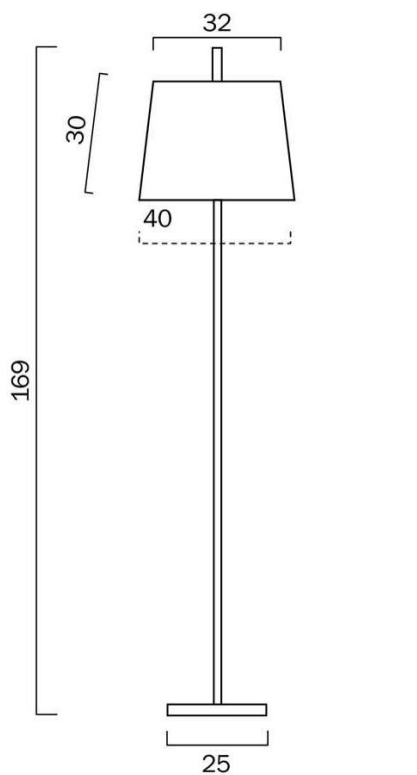

Specification

Voltage Input	240V
Wattage (max)	40
Globe Type	E27
Globe / Light Source qty	1
Globe / Light Source included	No
Dimmable	No
Electrical Protection	CLASS II - DOUBLE INSULATED, EARTH NOT REQUIRED
IP rating	IP20
Lead and Plug	Yes
Approvals	RCM
Assembly Required	Yes
Box Contents	Instruction
Care Instructions	Do not use strong liquid cleaners,Wipe clean with a dry cloth
Replacement Warranty	*3 Years

Barcode

GTIN 9329501055267

Image -dimensions