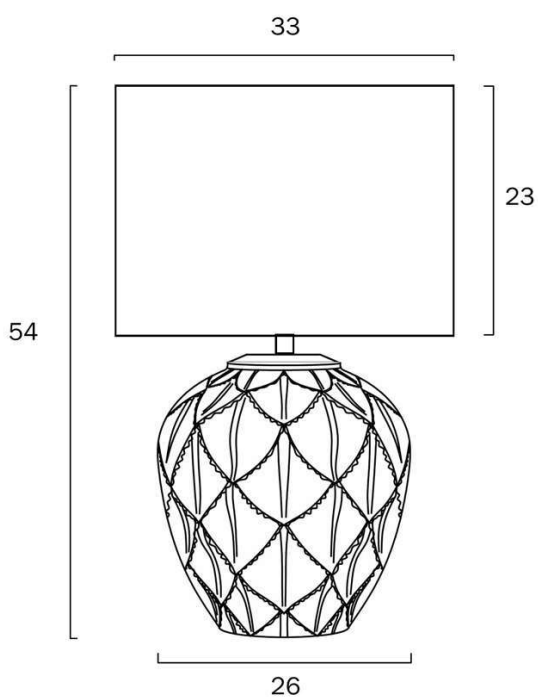

Size

Fixture Diameter (cm)	33.0
Fixture Height (cm)	54.0
Base Diameter (cm)	26.0
Shade Diameter (cm)	33.0
Shade Height (cm)	23.0
Cable Length (cm)	180 (30+Inline Switch+150)

Specification

Voltage Input	240V
Wattage (max)	25
Globe Type	E27
Globe / Light Source qty	1
Globe / Light Source included	No
Dimmable	Globe Dependant
Electrical Protection	CLASS II - DOUBLE INSULATED, EARTH NOT REQUIRED
IP rating	IP20
Lead and Plug	Yes
Approvals	RCM
Assembly Required	Yes
Box Contents	Instruction
Care Instructions	Do not use strong liquid cleaners, Wipe clean with a dry cloth
Replacement Warranty	*3 Years

Barcode

GTIN 9329501059708

Image -dimensions

Note: Dimensions are only a guide and may vary due to manufacturing variations.