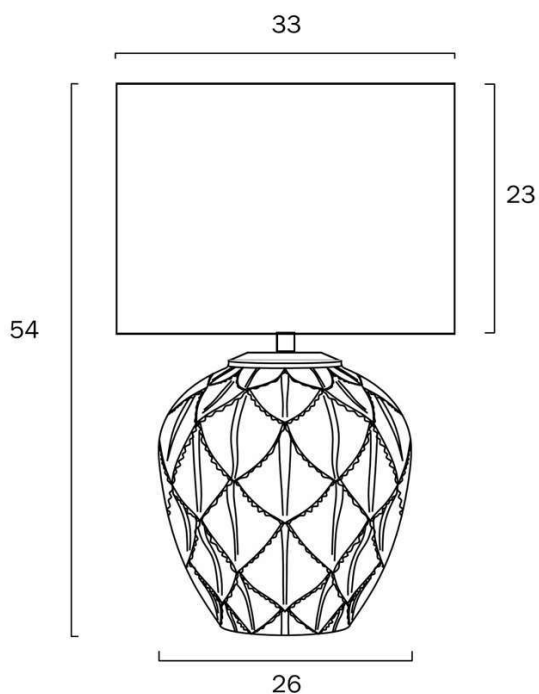

Fixture Height (cm)	54.0
Base Diameter (cm)	26.0
Shade Diameter (cm)	33.0
Shade Height (cm)	23.0
Cable Length (cm)	180 (30+Inline Switch+150)

Specification

Voltage Input	240V
Wattage (max)	25
Globe Type	E27
Globe / Light Source qty	1
Globe / Light Source included	No
Dimmable	Globe Dependant
Electrical Protection	CLASS II - DOUBLE INSULATED, EARTH NOT REQUIRED
IP rating	IP20
Lead and Plug	Yes
Approvals	RCM
Assembly Required	Yes
Box Contents	Instruction
Care Instructions	Do not use strong liquid cleaners, Wipe clean with a dry cloth
Replacement Warranty	*3 Years

Barcode

GTIN 9329501059739

Image -dimensions

Note: Dimensions are only a guide and may vary due to manufacturing variations.