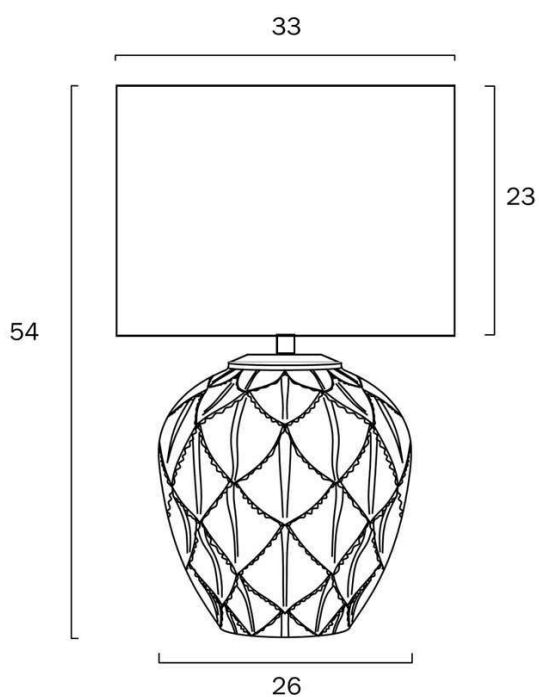

## Size

Fixture Diameter (cm)	33.0
Fixture Height (cm)	54.0
Base Diameter (cm)	26.0
Shade Diameter (cm)	33.0
Shade Height (cm)	23.0
Cable Length (cm)	180 (30+Inline Switch+150)

## Image -dimensions

Note: Dimensions are only a guide and may vary due to manufacturing variations.