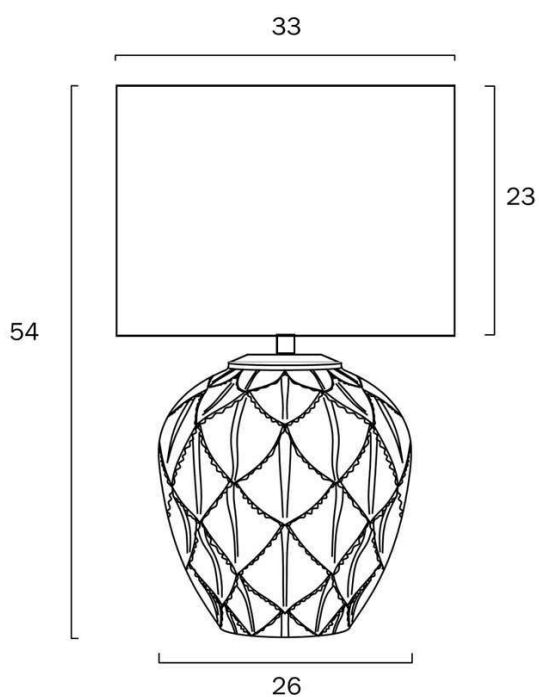

Size

Fixture Diameter (cm)	33.0
Fixture Height (cm)	54.0
Base Diameter (cm)	26.0
Shade Diameter (cm)	33.0
Shade Height (cm)	23.0
Cable Length (cm)	180 (30+Inline Switch+150)

Specification

Voltage Input	240V
Wattage (max)	25
Globe Type	E27
Globe / Light Source qty	1
Globe / Light Source included	No
Dimmable	Globe Dependant
Electrical Protection	CLASS II - DOUBLE INSULATED, EARTH NOT REQUIRED
IP rating	IP20
Lead and Plug	Yes
Approvals	RCM
Assembly Required	Yes
Box Contents	Instruction
Care Instructions	Do not use strong liquid cleaners, Wipe clean with a dry cloth
Replacement Warranty	*3 Years

Barcode

GTIN 9329501059722

Image -dimensions

Note: Dimensions are only a guide and may vary due to manufacturing variations.