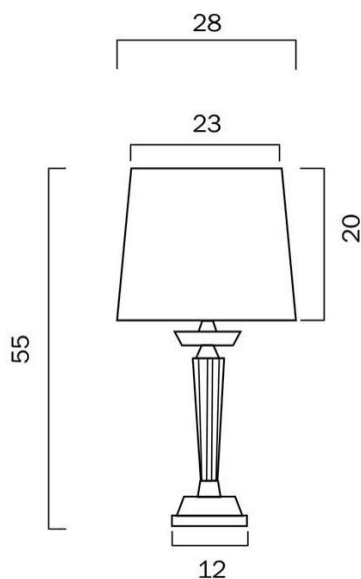

### Size

<b>Fixture Diameter (cm)</b>	28.0
<b>Fixture Height (cm)</b>	55.0
<b>Cable Length (cm)</b>	180 (30+Inline Switch+150)

## Image -dimensions

Last modification

2022-11-22