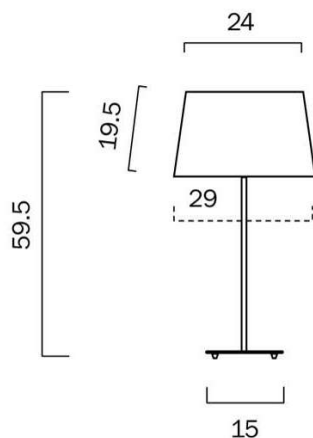

Specification

Voltage Input	240V
Wattage (max)	40
Globe Type	E27
Globe / Light Source qty	1
Globe / Light Source included	No
Dimmable	No
Electrical Protection	CLASS II - DOUBLE INSULATED, EARTH NOT REQUIRED
IP rating	IP20
Lead and Plug	Yes
Approvals	RCM
Box Contents	Instruction
Care Instructions	Do not use strong liquid cleaners,Wipe clean with a dry cloth
Replacement Warranty	*3 Years

Barcode

GTIN 9329501055175

Image -dimensions