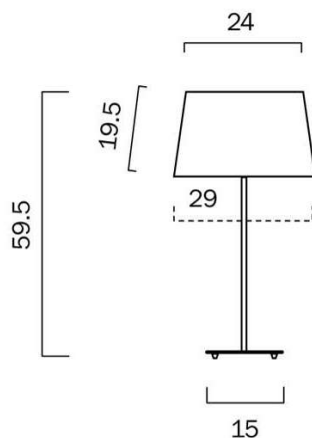

Specification

Voltage Input	240V
Wattage (max)	40
Globe Type	E27
Globe / Light Source qty	1
Globe / Light Source included	No
Dimmable	No
Electrical Protection	CLASS II - DOUBLE INSULATED, EARTH NOT REQUIRED
IP rating	IP20
Lead and Plug	Yes
Approvals	RCM
Box Contents	Instruction
Care Instructions	Do not use strong liquid cleaners,Wipe clean with a dry cloth
Replacement Warranty	*3 Years

Barcode

GTIN 9329501055168

Image -dimensions