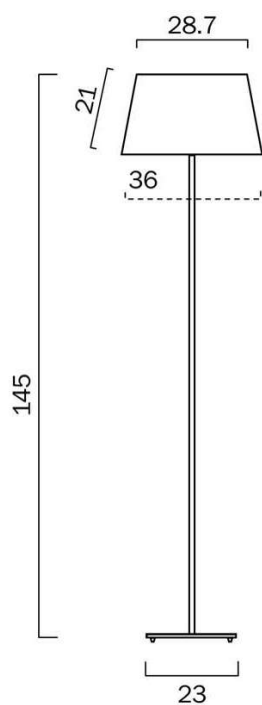

Specification

Voltage Input	240V
Wattage (max)	40
Globe Type	E27
Globe / Light Source qty	1
Globe / Light Source included	No
Dimmable	No
Electrical Protection	CLASS II - DOUBLE INSULATED, EARTH NOT REQUIRED
IP rating	IP20
Lead and Plug	Yes
Approvals	RCM
Assembly Required	Yes
Box Contents	Instruction
Care Instructions	Do not use strong liquid cleaners,Wipe clean with a dry cloth
Replacement Warranty	*3 Years

Barcode

GTIN 9329501055144

Image -dimensions