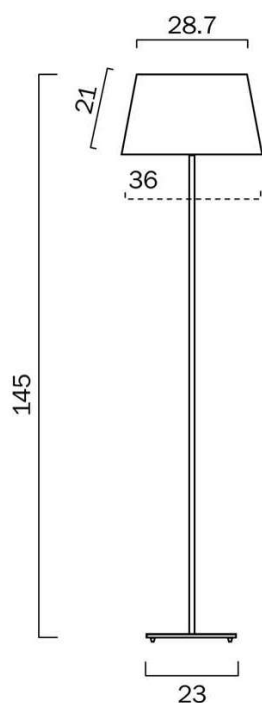

Specification

Voltage Input	240V
Wattage (max)	40
Globe Type	E27
Globe / Light Source qty	1
Globe / Light Source included	No
Dimmable	No
Electrical Protection	CLASS II - DOUBLE INSULATED, EARTH NOT REQUIRED
IP rating	IP20
Lead and Plug	Yes
Approvals	RCM
Assembly Required	Yes
Box Contents	Instruction
Care Instructions	Do not use strong liquid cleaners,Wipe clean with a dry cloth
Replacement Warranty	*3 Years

Barcode

GTIN 9329501055151

Image -dimensions