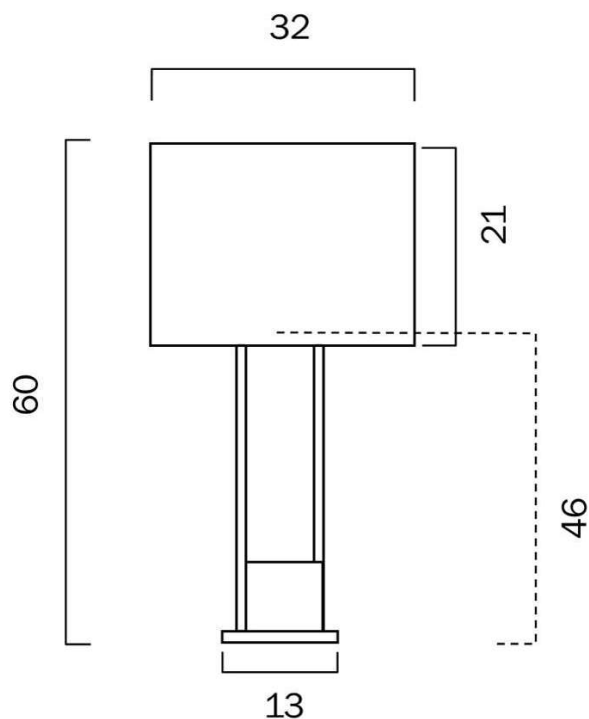

Size

Fixture Diameter (cm)	32.0
Fixture Height (cm)	60.0
Base Diameter (cm)	13.0
Base Height (cm)	46.0
Shade Diameter (cm)	32.0
Shade Height (cm)	21.0
Cable Length (cm)	180 (30+Inline Switch+150)

Specification

Barcode

GTIN 9329501054550

Image -dimensions

Last modification

2022-11-22

DESIRE TL-AGWH

9329501054543

The DESIRE table lamp is a striking focal point of simple design. A luxury marble base is flanked by an antique gold frame supporting a fabric drum shade. Available in Black or White marble.