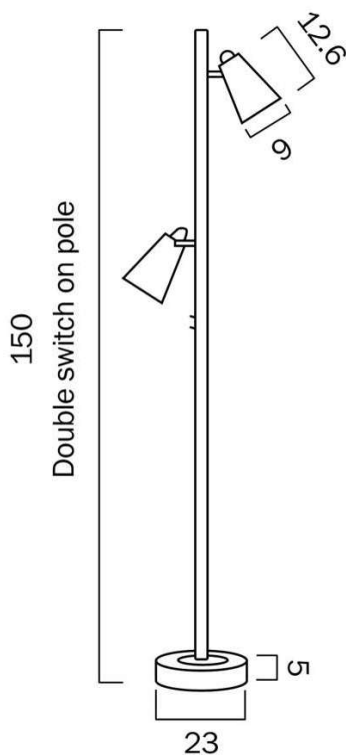

Size

Fixture Diameter (cm)	9.0
Fixture Height (cm)	150.0
Cable Length (cm)	200 (50+Foot Switch+150)

Specification

Voltage Input	240V
Wattage (max)	12
Wattage	6
Globe Type	GU10
Globe / Light Source qty	2
Globe / Light Source included	No
Dimmable	No
Electrical Protection	CLASS II - DOUBLE INSULATED, EARTH NOT REQUIRED
IP rating	IP20
Lead and Plug	Yes
Approvals	RCM
Box Contents	Instruction

Care Instructions

Do not use strong liquid cleaners,Wipe clean with a dry cloth

Replacement Warranty

*3 Years

Barcode**GTIN**

9329501050958

Image -dimensions**Globe Type Recommended**

Label	Color Temperature	Thumbnail	GTIN
GL GU10LED5LD			
GL GU10LED6W6			