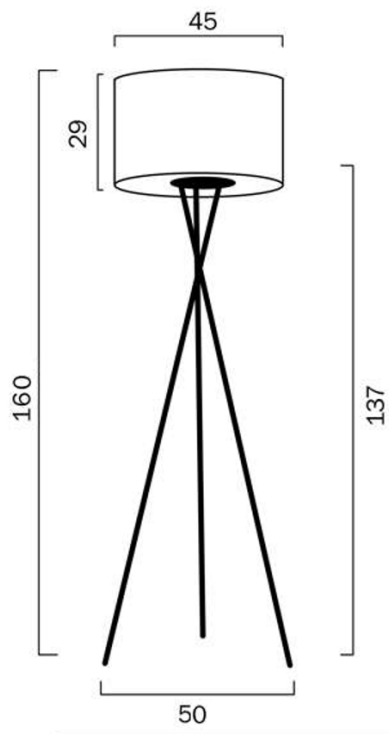

Wattage (max)	60
Globe Type	E27
Globe / Light Source qty	1
Globe / Light Source included	No
Dimmable	No
Electrical Protection	CLASS II - DOUBLE INSULATED, EARTH NOT REQUIRED
IP rating	IP20
Lead and Plug	Yes
Approvals	RCM
Assembly Required	Yes
Box Contents	Instruction
Care Instructions	Do not use strong liquid cleaners,Wipe clean with a dry cloth
Replacement Warranty	*3 Years

Barcode

GTIN 9329501032688

Image -dimensions