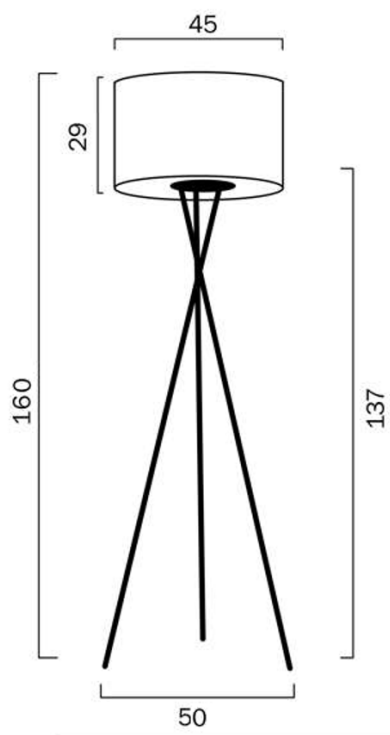

Wattage (max)	60
Globe Type	E27
Globe / Light Source qty	1
Globe / Light Source included	No
Dimmable	No
Electrical Protection	CLASS II - DOUBLE INSULATED, EARTH NOT REQUIRED
IP rating	IP20
Lead and Plug	Yes
Approvals	RCM
Assembly Required	Yes
Box Contents	Instruction
Care Instructions	Do not use strong liquid cleaners,Wipe clean with a dry cloth
Replacement Warranty	*3 Years

Barcode

GTIN 9329501061879

Image -dimensions