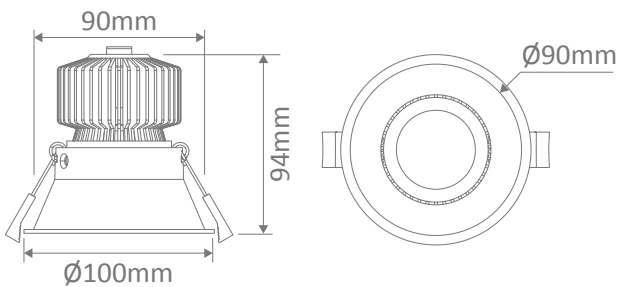

Specification Features

Input Voltage:	240V AC
Power (W):	10W
IP rating (IP):	IP40
Lumens (lm):	Warm White 3000K - 767lm Neutral White 4000K - 833lm White 5000K - 900lm
LED type:	COB
CCT:	3000K - 4000K - 5000K
CRI:	≥80
Beam angle (°):	36°
Dimmable:	Yes
Lifespan (hrs):	50,000hrs
Cutout (p):	Ø75mm

Diagrams / Additional

Cutout: Ø75mm

Item No.	Variant		CCT
	Blk	Wht	
DEEP-10	20667	20670	3000K
	20668	20671	4000K
	20669	20672	5000K
	DALI		
	21652	21649	3000K
	21653	21650	4000K
	21654	21651	5000K

DEEP-13 LED Downlight

Input Voltage:	240V AC
Power (W):	13W
IP rating (IP):	IP40
Lumens (lm):	Warm White 3000K - 987lm Neutral White 4000K - 1053lm White 5000K - 1120lm
LED type:	COB
CCT:	3000K - 4000K - 5000K
CRI:	≥80
Beam angle (°):	36°
Dimmable:	Yes
Lifespan (hrs):	50,000hrs
Cutout (p):	Ø90mm

Diagrams / Additional

Cutout: Ø90mm

Item No.	Variant		CCT
	Blk	Wht	
DEEP-13	20674	20677	3000K
	20675	20678	4000K
	20676	20679	5000K
	DALI		
	21658	21655	3000K
	21659	21656	4000K
21660	21657	5000K	