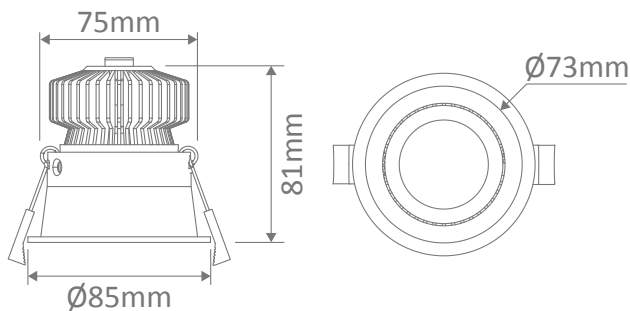

DEEP-10 LED Downlight

Description

Anti-glare deep set 10W LED recessed adjustable downlight with COB chip and reflector. Comes complete with Led driver and flex/plug, fully dimmable with suitable dimmers.

Specification Features

Input Voltage:	240V AC
Power (W):	10W
IP rating (IP):	IP40
Lumens (lm):	Warm White 3000K - 767lm Neutral White 4000K - 833lm White 5000K - 900lm
LED type:	COB
CCT:	3000K - 4000K - 5000K
CRI:	≥80
Beam angle (°):	36°
Dimmable:	Yes
Lifespan (hrs):	50,000hrs
Cutout (p):	Ø75mm

Diagrams / Additional

Cutout: Ø75mm

Item No.	Variant		CCT
	Blk	Wht	
DEEP-10	20667	20670	3000K
	20668	20671	4000K
	20669	20672	5000K
	DALI		
	21652	21649	3000K
	21653	21650	4000K
	21654	21651	5000K

DEEP-13 LED Downlight

Input Voltage:	240V AC
Power (W):	13W
IP rating (IP):	IP40
Lumens (lm):	Warm White 3000K - 987lm Neutral White 4000K - 1053lm White 5000K - 1120lm
LED type:	COB
CCT:	3000K - 4000K - 5000K
CRI:	≥80
Beam angle (°):	36°
Dimmable:	Yes
Lifespan (hrs):	50,000hrs
Cutout (p):	Ø90mm