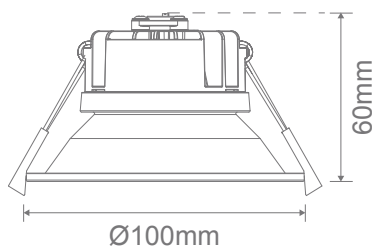

### Specification Features

Input Voltage:	240V AC
Power (W):	9W
IP rating (IP):	IP54
Lumens (lm):	Warm White 3000K - 785lm Neutral White 4000K - 920lm White 5000K - 865lm
LED type:	SMD
CCT:	3000K - 4000K - 5000K (Switchable)
CRI:	≥80
Beam angle (°):	60°
Dimmable:	Yes
Lifespan (hrs):	40,000hrs
Cutout (p):	Ø88-Ø90mm

### Diagrams / Additional

Cutout: Ø88-Ø90mm

Item No.	Variant	Colour Temperature
DEEP-9-WHT	20815	TRIO