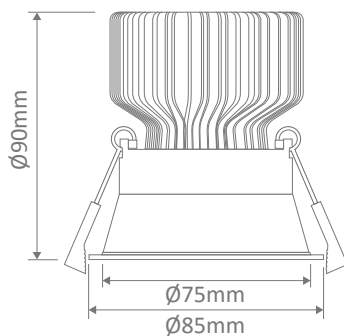

#### Specification Features

- Input Voltage: 240V AC
- Power (W): 10W
- IP rating (IP): 44\*
- Lumens (lm): Warm White 3000K - 650lm  
Neutral White 4000K - 730lm  
White 5000K - 780lm
- LED type: COB
- CCT: 3000K - 4000K - 5000K
- CRI: ≥83
- Beam angle (°): 60°
- Dimmable: Yes\*\*
- Lifespan (hrs): 50,000hrs
- Cutout (∅): ∅75mm

#### Diagrams / Additional

Cutout: ∅75mm

Item No.	Variant	Colour
DEEP-75-WHT	20550	3000K
	20549	4000K
	20551	5000K
DEEP-75-BLK	20614	3000K
	20615	4000K
	20616	5000K