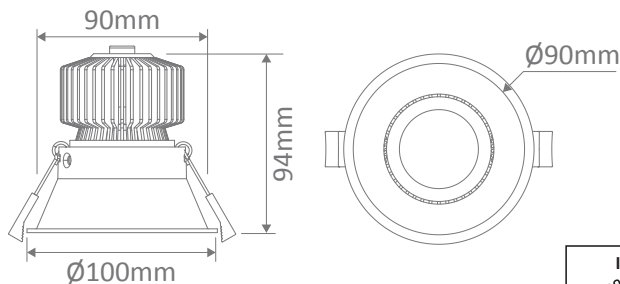

DEEP-12 LED Downlight

Description

Anti-glare deep set 12W LED recessed adjustable downlight with COB chip and reflector. Comes complete with Led driver and flex/plug, fully dimmable with suitable dimmers. Available in Black or White frame, and with the choice of Warm White, Neutral White or White colour temperature options (Tri-colour switchable).

Specification Features

Input Voltage:	240V AC
Power (W):	12W
IP rating (IP):	IP40
Lumens (lm):	Warm White 3000K - 1174lm Neutral White 4000K - 1289lm White 5000K - 1202lm
LED type:	COB
CCT:	3000K - 4000K - 5000K (Switchable)
CRI:	≥90
Beam angle (°):	60°
Dimmable:	Yes
Lifespan (hrs):	50,000hrs
Cutout (Ø):	Ø90mm

Diagrams / Additional

Cutout: Ø90mm

Item No.	Variant		CCT
	Blk	Wht	
DEEP-12	21731	21732	TRIO
	DALI		
	21738	21736	TRIO