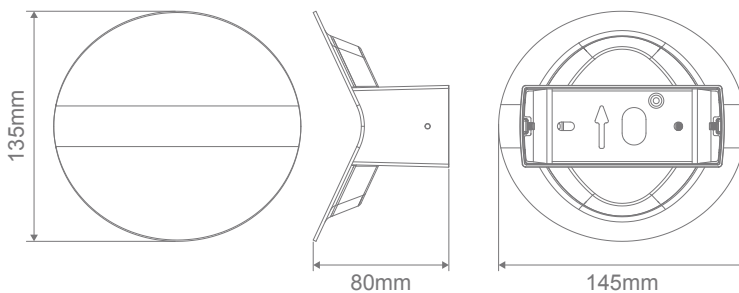

Diagrams / Additional

Item No.	Variant		CCT
	Blk	Wht	
DEENS-8	22679	22680	TRIO