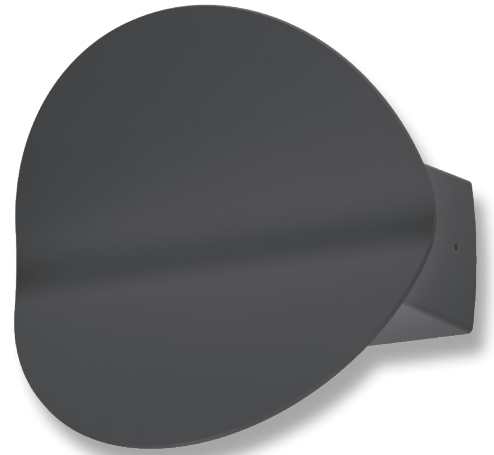

## DEENS 8 LED Wall Light

### Description

The DEENS-8 is a modern upward and downward indirect IP20 Interior Wall light that is designed to offer low glare with no direct light, while offering an attractive up and down lighting effect to interior wall areas where ambient soft glow lighting is required. Tricolour switchable: choose between Warm White 3000K, Neutral White 4000K, or White 5700K colour temperatures with the flick of a dip switch. Featuring a Black or White powder coated Aluminium frame, with an opal polycarbonate diffuser. Complete with Flicker Free Driver to avoid light flickering in videos. Fully dimmable with suitable dimmers. Backed by our 3 Year Replacement Warranty.

### Specification Features

Input Voltage:	240V
Power (W):	8W
IP rating (IP):	20
Lumens (lm):	Warm White 3000K - 600lm Neutral White 4000K - 680lm White 5700K - 700lm
LED type:	SMD
CCT:	3000K - 4000K - 5700K
CRI:	≥80
Beam angle (°):	160°
Dimmable:	Yes*
Lifespan (hrs):	50,000hrs