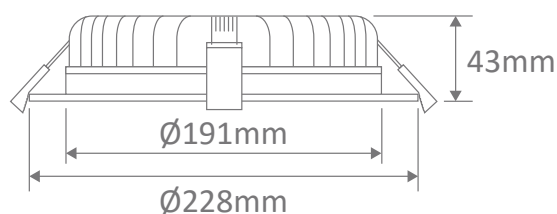

DECO-28-TRIO Fixed LED Downlight

Description

The DECO-20 and Deco-28 range of commercial LED downlights have been designed with a deep-set frame to reduce glare from the light source. Featuring a wide light distribution, and with an ultra slim housing, allows for this downlight to be suitable for installations where ceiling space is minimal. Complete with a dimmable LED driver and flex and plug. Fully dimmable with Domus dimmer series.

Now with TRIO, the added option of changing the colour temperature output of the downlight with a dip switch at the back of the fitting.

Specification Features

- Input Voltage: 240V AC
- Power (W): 28W
- IP rating (IP): 44*
- Lumens (lm): Warm White 3000K - 2300lm
Neutral White 4000K - 2350lm
White 5700K - 2400lm
- LED type: SMD
- CCT: 3000K - 4000K - 5700K (Switchable)
- CRI: ≥80
- Beam angle (°): 90°
- Dimmable: Yes**
- Lifespan (hrs): 50,000hrs
- Cutout (∅): ∅200-210mm

* IP44 rating is from the underside of the down light once installed into the ceiling.
** Tested on the Domus dimmer series. May work on others but not tested.

Diagrams / Additional

Cutout: ∅200 - ∅210mm