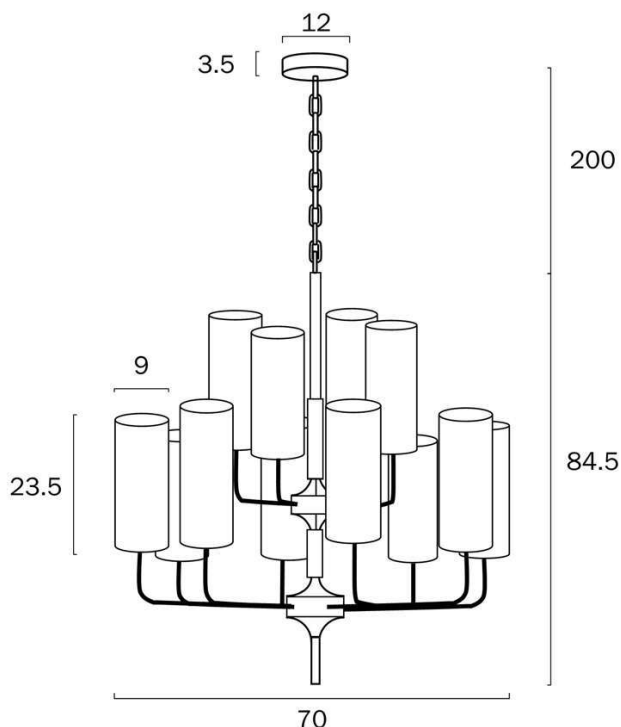

Last modification

2022-11-21

DECARO PE84-GD

9329501050460

Overview

Family name	Decaro
Categories	Pendants
Mounting	Surface
This item includes	Glass,Suspension
Usage	Indoor Lighting

Color / Material

Fixture Color	Gold,Smoke
Fixture Material	Glass,Metal
Canopy Color	Gold
Shade Material	Glass
Glass Color	Smoke

Size

Fixture Diameter (cm)	70.0
Fixture Height (cm)	84.5
Canopy Diameter (cm)	12.0
Canopy Projection (cm)	3.5
Glass Diameter	9.00
Glass Height (cm)	23.5
Suspension Length (cm)	200.0
Height Adjustable?	No

Specification

Voltage Input	240V
Wattage (max)	300
Wattage	25
Globe Type	E14
Globe / Light Source qty	12
Globe / Light Source included	No
Electrical Protection	CLASS I - HIGH VOLTAGE, EARTH REQUIRED
IP rating	IP20

Barcode

GTIN 9329501050460

Image -dimensions

Note: Dimensions are only a guide and may vary due to manufacturing variations.