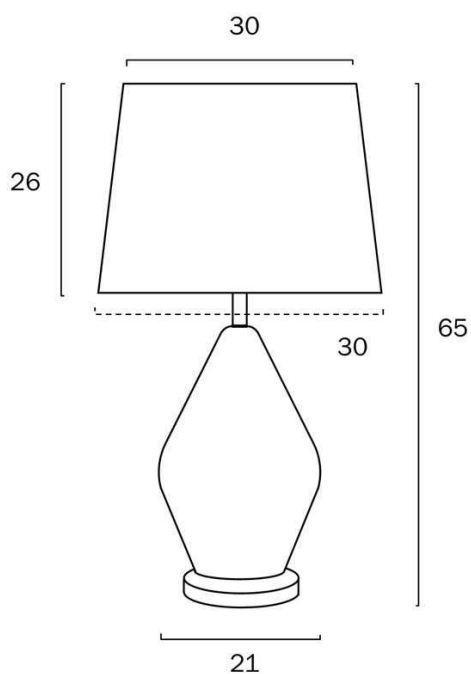

## Size

<b>Fixture Diameter (cm)</b>	38.0
<b>Fixture Height (cm)</b>	64.0

## Specification

<b>Voltage Input</b>	240V
<b>Wattage (max)</b>	25
<b>Globe Type</b>	E27
<b>Globe / Light Source qty</b>	1
<b>Globe / Light Source included</b>	No

All representations within this document are subject to copyright. ELECTRICAL INSTALLATIONS MUST BE PERFORMED BY A QUALIFIED ELECTRICAL CONTRACTOR AND INSTALLED IN ACCORDANCE WITH AS/NZS 3000.  
NOTE : All images , descriptions and dimensions are indicative. Please check latest version of item detail on Telbix website prior to ordering or installation.

## Image -dimensions

Note: Dimensions are only a guide and may vary due to manufacturing variations.