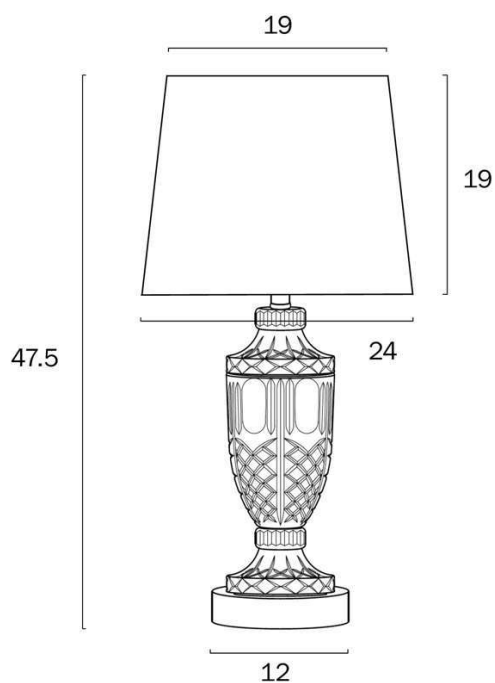

Total Wattage (max)	25
Globe Type	E27
Globe / Light Source qty	1
Globe / Light Source included	No
Dimmable	Globe Dependant
Electrical Protection	CLASS II - DOUBLE INSULATED, EARTH NOT REQUIRED
IP rating	IP20
Lead and Plug	Yes
Approvals	RCM
Assembly Required	Yes
Box Contents	Instruction
Care Instructions	Do not use strong liquid cleaners, Wipe clean with a dry cloth
Replacement Warranty	*3 Years

Barcode

GTIN 9329501064375

Image -dimensions

Note: Dimensions are only a guide and may vary due to manufacturing variations.