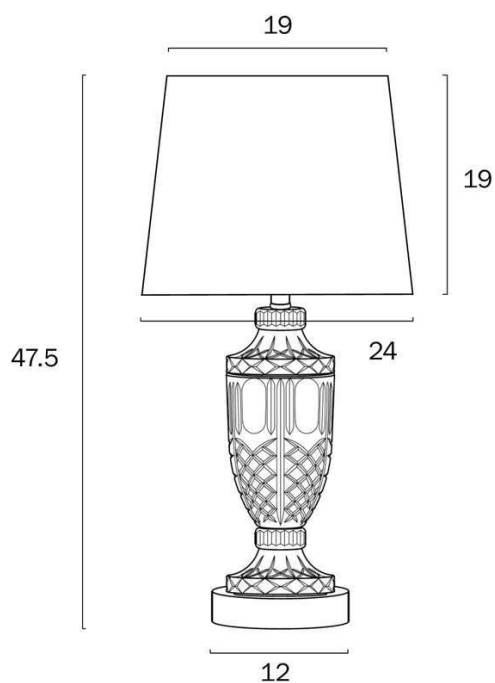

Total Wattage (max)	25
Globe Type	E27
Globe / Light Source qty	1
Globe / Light Source included	No
Dimmable	Globe Dependant
Electrical Protection	CLASS II - DOUBLE INSULATED, EARTH NOT REQUIRED
IP rating	IP20
Lead and Plug	Yes
Approvals	RCM
Assembly Required	Yes
Box Contents	Instruction
Care Instructions	Do not use strong liquid cleaners, Wipe clean with a dry cloth
Replacement Warranty	*3 Years

Barcode

GTIN 9329501064368

Image -dimensions

Note: Dimensions are only a guide and may vary due to manufacturing variations.