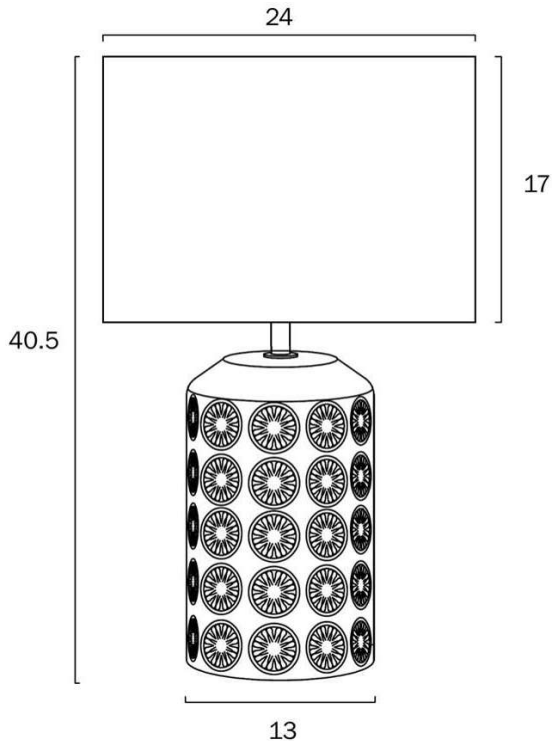

Globe Type	E27
Globe / Light Source qty	1
Globe / Light Source included	No
Dimmable	Globe Dependant
Electrical Protection	CLASS II - DOUBLE INSULATED, EARTH NOT REQUIRED
IP rating	IP20
Lead and Plug	Yes
Approvals	RCM
Assembly Required	Yes
Box Contents	Instruction
Care Instructions	Do not use strong liquid cleaners, Wipe clean with a dry cloth
Replacement Warranty	*3 Years

Barcode

GTIN 9329501059272

Image -dimensions

Note: Dimensions are only a guide and may vary due to manufacturing variations.