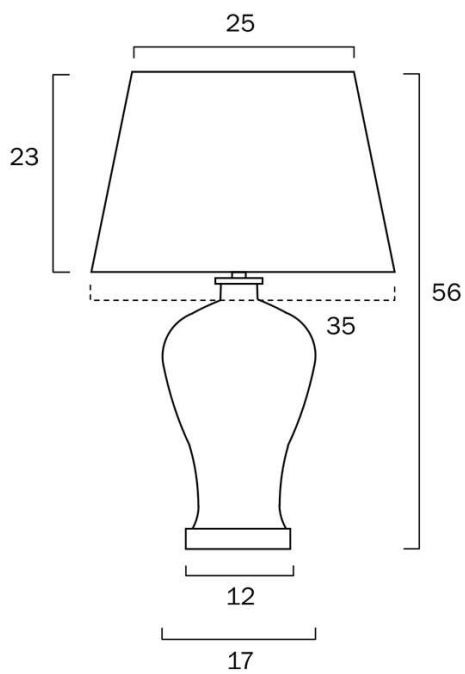

Approvals	RCM
Box Contents	Instruction
Care Instructions	Do not use strong liquid cleaners,Wipe clean with a dry cloth
Replacement Warranty	*3 Years

Barcode

GTIN 9329501050767

Image -dimensions