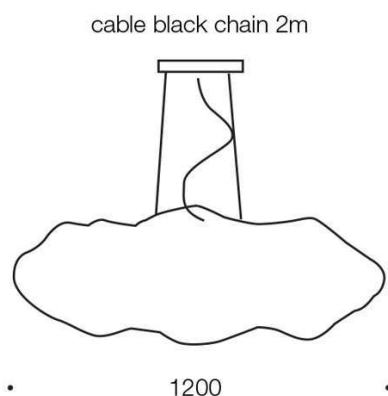

Installation Required	Yes (by Licensed Electrician only)
Care Instructions	Do not use strong liquid cleaners,Wipe clean with a dry cloth
Replacement Warranty	*3 Years

Barcode

GTIN 9329501050545

Image -dimensions

Globe Type Recommended

Label	Color Temperature	Thumbnail	GTIN
GL GU10LED5LD			
GL GU10LEDFW6