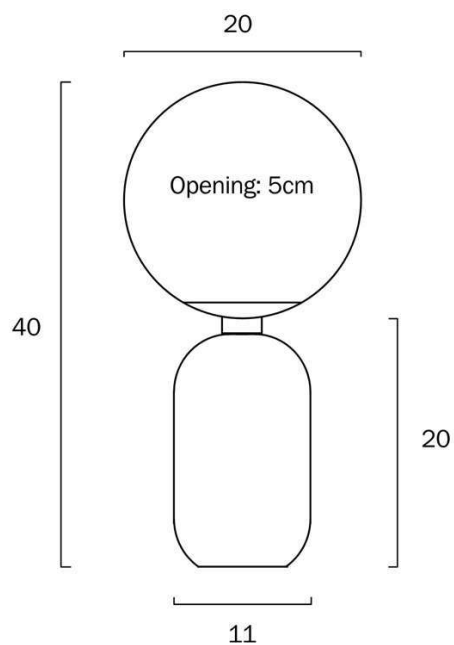

## Size

<b>Fixture Diameter (cm)</b>	20.0
<b>Fixture Height (cm)</b>	40.0
<b>Glass Diameter Bottom (cm)</b>	20.0
<b>Glass Opening (cm)</b>	5.0
<b>Cable Length (cm)</b>	180 (30+Inline Switch+150)

## Image -dimensions

Note: Dimensions are only a guide and may vary due to manufacturing variations.