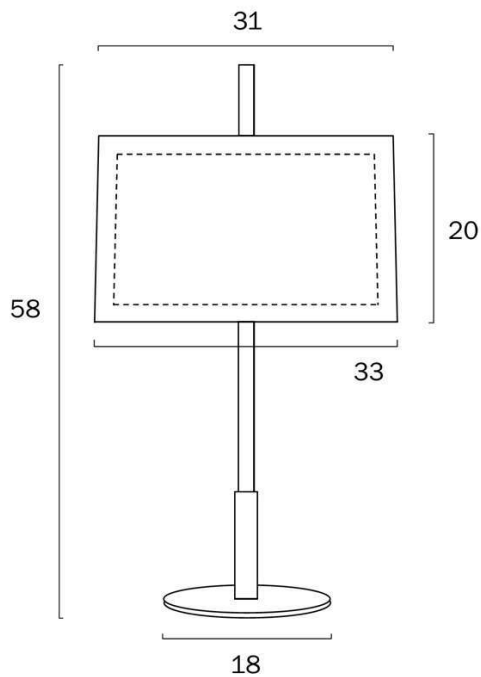

Overview

Family name	Vale
Categories	Table Lamps
This item includes	Shade
Shade Shape	Drum
Switch	Inline Switch
Usage	Indoor Lighting
ERAC Product Registration	SAA-210304-EA

Color / Material

Fixture Color	Black,White
Fixture Material	Metal,Fabric
Shade Color	White
Shade Material	Fabric,Plastic
Base Color	Black
Base Material	Metal
Diffuser Color	White
Diffuser Material	Fabric
Cable Color	Black
Cable Material	PVC

Size

Fixture Diameter (cm)	33.0
Fixture Height (cm)	52.5
Base Diameter (cm)	17.0
Base Height (cm)	0.5
Shade Top (cm)	31.0
Shade Bottom (cm)	33.0
Shade Height (cm)	20.0
Cable Length (cm)	180 (30+Inline Switch+150)

Barcode

GTIN 9329501048283

Image -dimensions

Note: Dimensions are only a guide and may vary due to manufacturing variations.