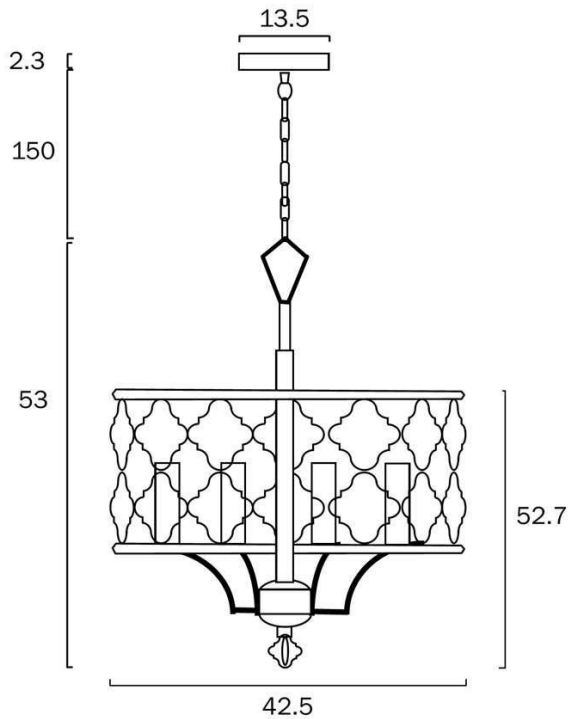

Fixture Color	Mocha,Clear
Fixture Material	Metal,Crystal
Canopy Color	Mocha

Size

Fixture Diameter (cm)	43.0
Fixture Height (cm)	56.0

Specification

Voltage Input	240V
Wattage (max)	100
Wattage	25
Globe Type	E14
Globe / Light Source qty	4
Globe / Light Source included	No
Electrical Protection	CLASS I - HIGH VOLTAGE, EARTH REQUIRED
IP rating	IP20
Approvals	RCM
Box Contents	Basic mounting screws,Instruction
Installation Required	Yes (by Licensed Electrician only)
Care Instructions	Do not use strong liquid cleaners,Wipe clean with a dry cloth
Replacement Warranty	*3 Years

Barcode

GTIN 9329501046166

Image -dimensions

Note: Dimensions are only a guide and may vary due to manufacturing variations.