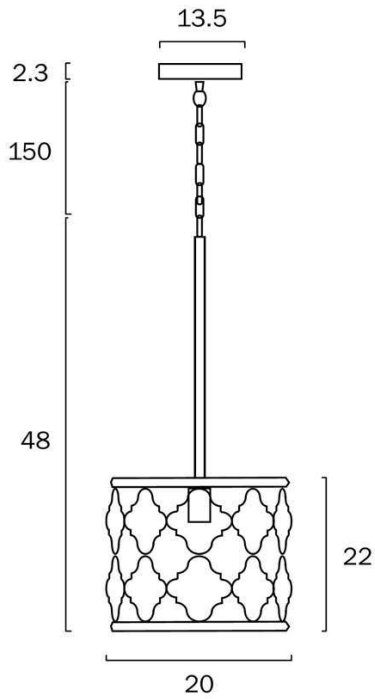

### Size

<b>Fixture Diameter (cm)</b>	20.0
<b>Fixture Height (cm)</b>	50.0

Barcode

GTIN 9329501046227

Image -dimensions

Note: Dimensions are only a guide and may vary due to manufacturing variations.