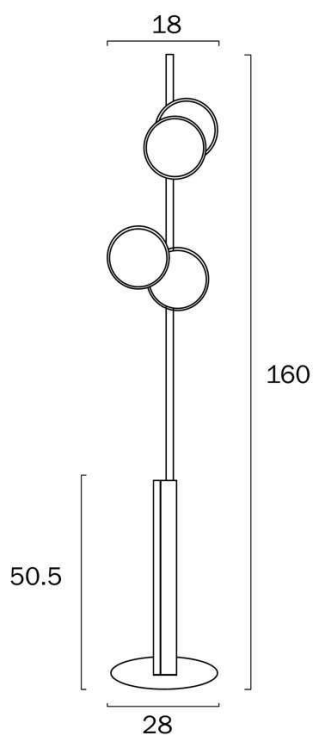

Overview

Family name	Amparo
Categories	Floor Lamps
Switch	Foot Switch
Usage	Indoor Lighting
ERAC Product Registration	SAA-210304-EA

Color / Material

Fixture Color	Black
Fixture Material	Metal
Base Color	Black
Base Material	Metal
Cable Color	Black
Cable Material	PVC

Size

Fixture Diameter (cm)	28.0
Fixture Height (cm)	160.0
Cable Length (cm)	200 (50+Foot Switch+150)

Specification

Voltage Input	240V
Wattage (max)	12
Wattage	6
Globe Type	G9
Globe / Light Source qty	2
Globe / Light Source included	No
Dimmable	Globe Dependant
Electrical Protection	CLASS II - DOUBLE INSULATED, EARTH NOT REQUIRED

Barcode

GTIN 9329501061176

Image -dimensions

Note: Dimensions are only a guide and may vary due to manufacturing variations.