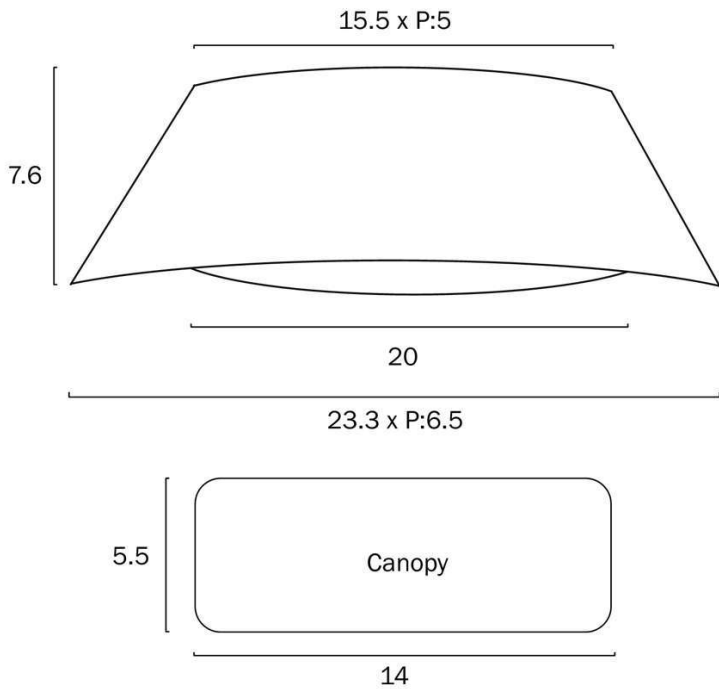

Size

Fixture Length (cm)	23.6
Fixture Width (cm)	7.6
Fixture Projection (cm)	7.0

Specification

Voltage Input	240V
Wattage (max)	9
Globe Type	LED integrated SMD
Globe / Light Source qty	1
Globe / Light Source included	Yes
Lumens	730
Color Temperature	Natural White
Color Kelvin	4000k
Color Rendering	>85
Dimmable	No
Power Factor	>0.90
IP rating	IP65
Approvals	RCM
Box Contents	Basic mounting screws,Instruction

Note: Dimensions are only a guide and may vary due to manufacturing variations.