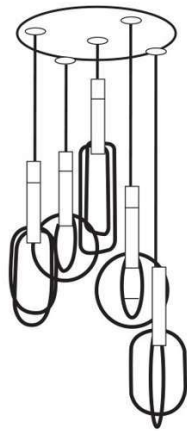

Last modification 2022-11-05

MARVIN PE5-BKGD 9329501050507

The MARVIN 5 cluster pendant is a striking lighting fixture. Assorted tubed shapes frame the recommended old school pilot LED globes. The rectangle, oval and round shapes are fixed to long cylinders and suspended by cable. The ceiling canopy is round with contrasting bright metal discs.

Size

Fixture Diameter (cm)	50.0
Fixture Height (cm)	40.0

Specification

Voltage Input	240V
Wattage (max)	125
Wattage	25
Globe Type	E27
Globe / Light Source qty	5
Globe / Light Source included	No
Electrical Protection	CLASS I - HIGH VOLTAGE, EARTH REQUIRED
IP rating	IP20

All representations within this document are subject to copyright. ELECTRICAL INSTALLATIONS MUST BE PERFORMED BY A QUALIFIED ELECTRICAL CONTRACTOR AND INSTALLED IN ACCORDANCE WITH AS/NZS 3000.
NOTE : All images , descriptions and dimensions are indicative. Please check latest version of item detail on Telbix website prior to ordering or installation.

Barcode

GTIN 9329501050507

Image -dimensions

cable 2m

• 500 •