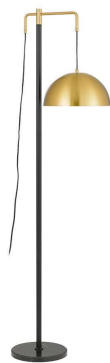

Last modification 2022-11-05

MARTHOS FL-BKAG 9329501061442

The MARTHOS is a trend-setting boom style floor lamp. The domed metal shade and horizontal arm are finished in antique gold while the base and central tube are in black which creates a visual contrast.

Overview

Family name	Marthos
Categories	Floor Lamps
Switch	Foot Switch
Usage	Indoor Lighting
ERAC Product Registration	SAA-210304-EA

Color / Material

Fixture Color	Black,Antique Gold
Fixture Material	Marble,Metal
Shade Color	Antique Gold
Shade Material	Metal
Base Color	Black
Base Material	Marble,Metal
Cable Color	Black
Cable Material	PVC

Size

Fixture Length (cm)	43.0
Fixture Height (cm)	155.0
Cable Length (cm)	200 (50+Foot Switch+150)

Specification

Voltage Input	240V
Wattage (max)	25
Globe Type	E27
Globe / Light Source qty	1
Globe / Light Source included	No
Electrical Protection	CLASS II - DOUBLE INSULATED, EARTH NOT REQUIRED