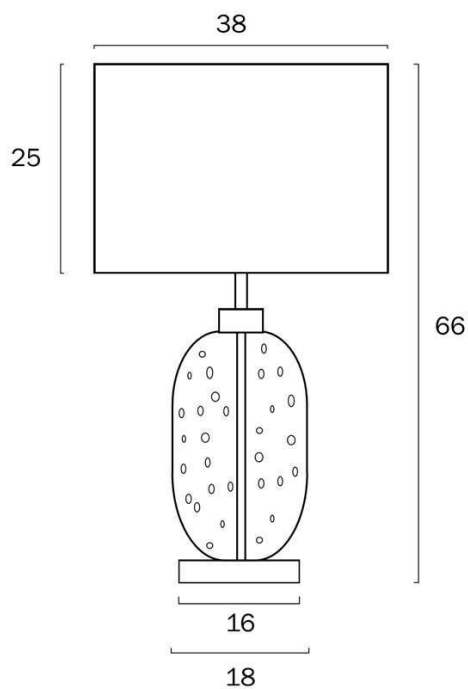

### Size

<b>Fixture Diameter (cm)</b>	38.0
<b>Fixture Height (cm)</b>	66.0
<b>Base Diameter (cm)</b>	18.0
<b>Shade Diameter (cm)</b>	38.0
<b>Shade Height (cm)</b>	25.0
<b>Cable Length (cm)</b>	180 (30+Inline Switch+150)

### Specification

<b>Voltage Input</b>	240V
----------------------	------

All representations within this document are subject to copyright.ELECTRICAL INSTALLATIONS MUST BE PERFORMED BY A QUALIFIED ELECTRICAL CONTRACTOR AND INSTALLED IN ACCORDANCE WITH AS/NZS 3000.  
NOTE : All images , descriptions and dimensions are indicative. Please check latest version of item detail on Telbix website prior to ordering or installation.

<b>Wattage (max)</b>	25
<b>Globe Type</b>	E27
<b>Globe / Light Source qty</b>	1
<b>Globe / Light Source included</b>	No
<b>Electrical Protection</b>	CLASS II - DOUBLE INSULATED, EARTH NOT REQUIRED
<b>IP rating</b>	IP20
<b>Lead and Plug</b>	Yes
<b>Approvals</b>	RCM
<b>Assembly Required</b>	Yes
<b>Box Contents</b>	Instruction
<b>Care Instructions</b>	Do not use strong liquid cleaners,Wipe clean with a dry cloth
<b>Replacement Warranty</b>	*3 Years

## Image -dimensions

Note: Dimensions are only a guide and may vary due to manufacturing variations.